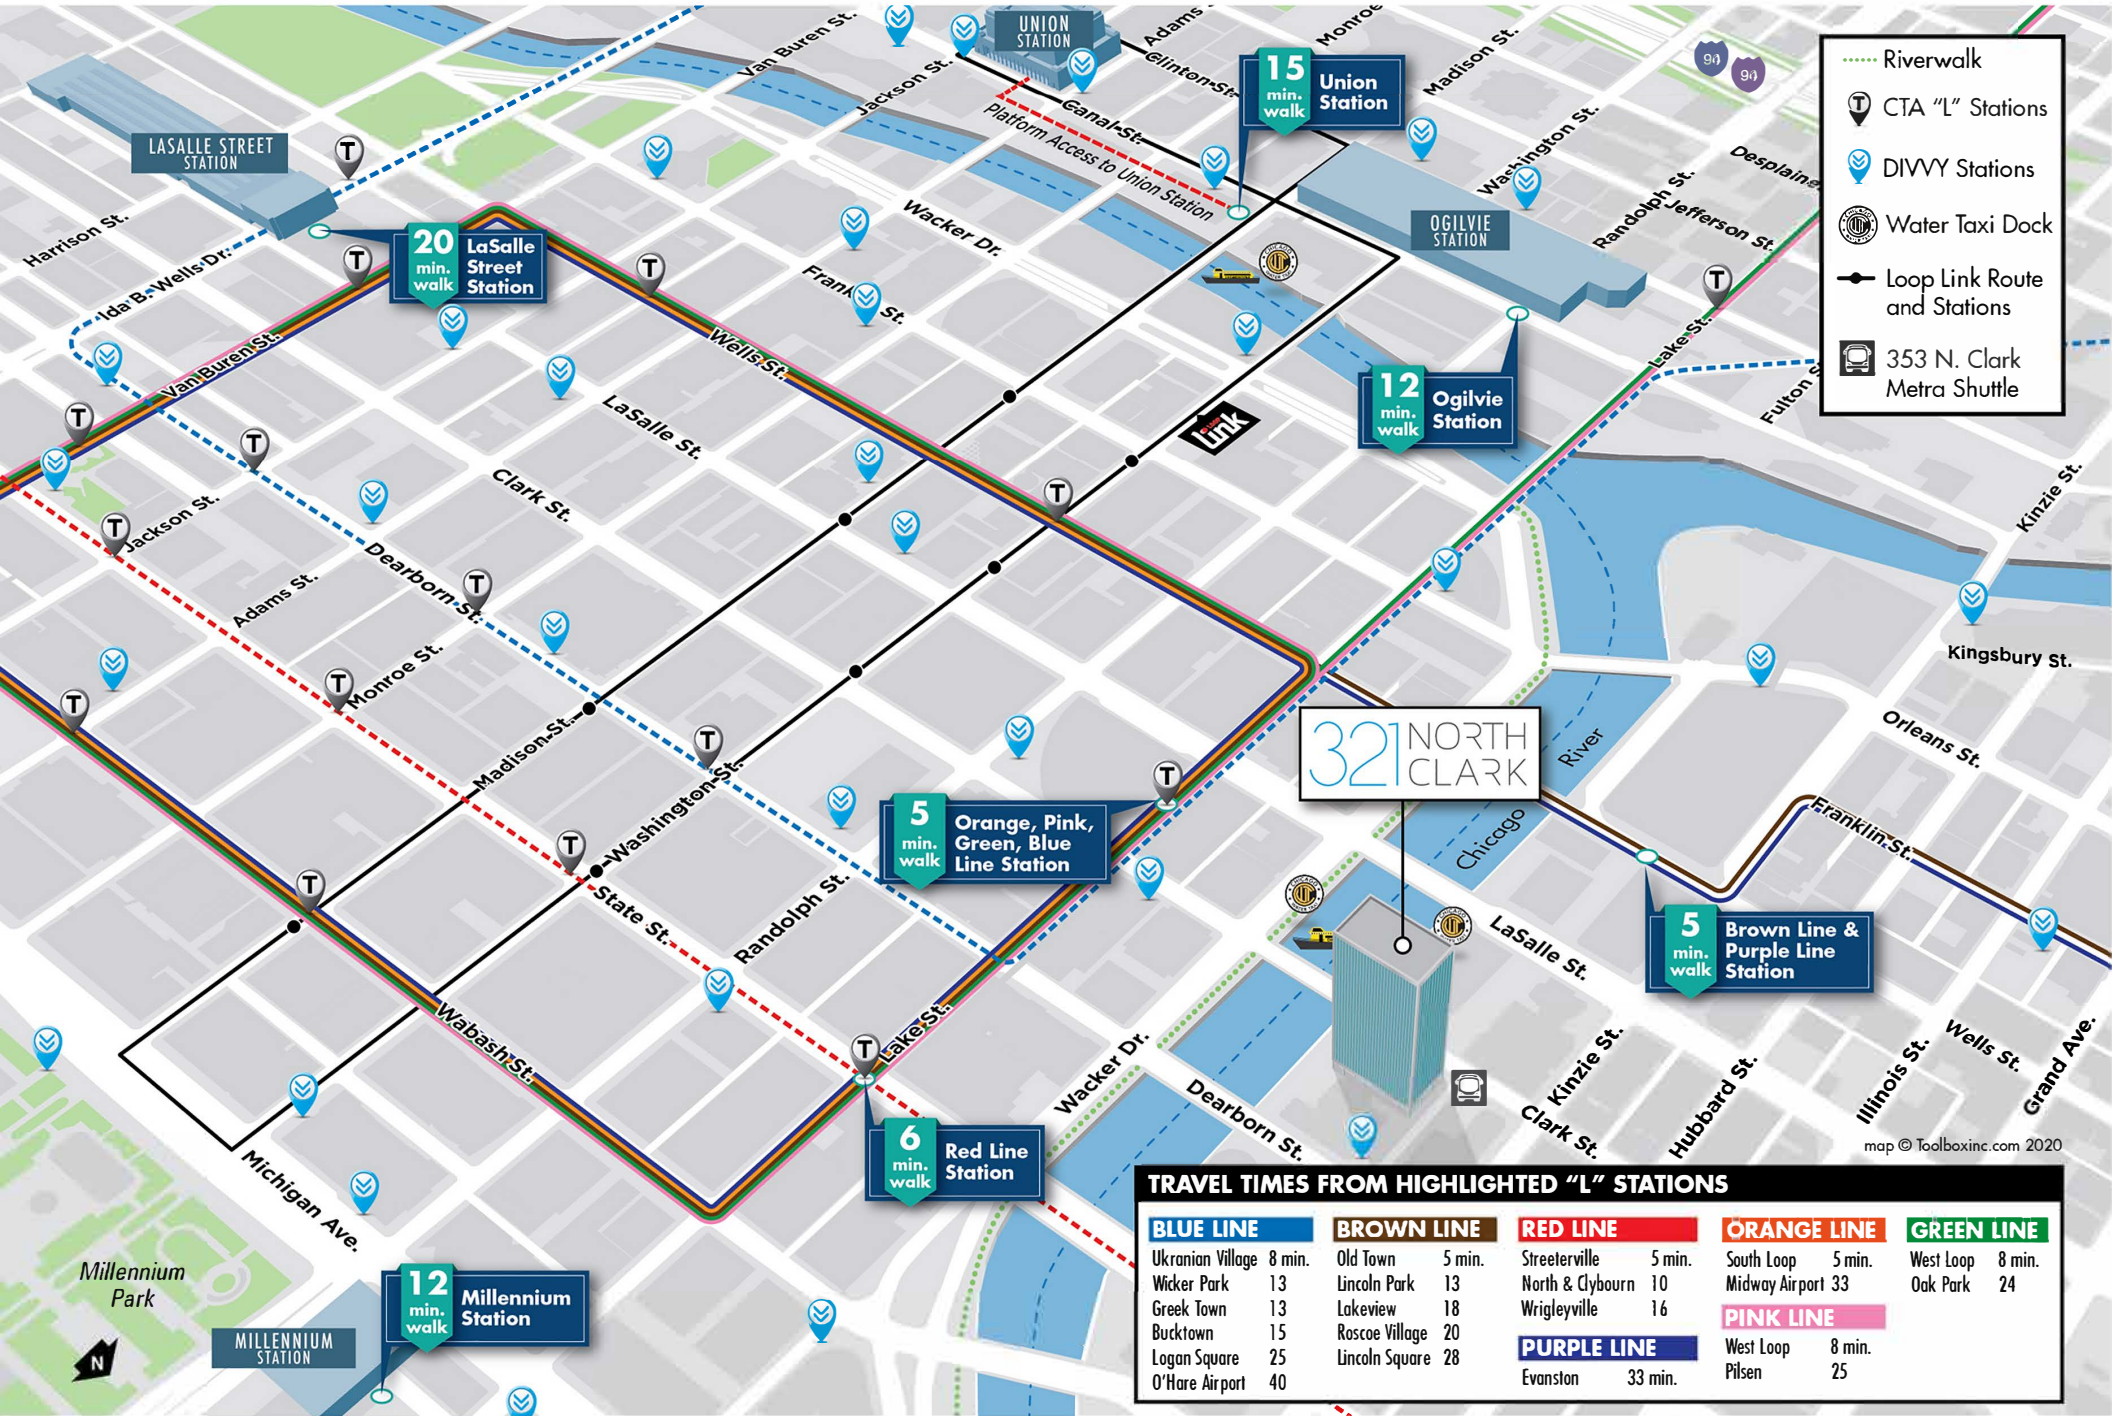

Transportation Options to/from 321 N. Clark

- Riverwalk
- CTA "L" Stations
- DIVVY Stations
- Water Taxi Dock
- Loop Link Route and Stations
- 353 N. Clark Metra Shuttle

TRAVEL TIMES FROM HIGHLIGHTED "L" STATIONS

BLUE LINE		BROWN LINE		RED LINE		ORANGE LINE		GREEN LINE	
Ukrainian Village	8 min.	Old Town	5 min.	Streeterville	5 min.	South Loop	5 min.	West Loop	8 min.
Wicker Park	13	Lincoln Park	13	North & Clybourn	10	Midway Airport	33	Oak Park	24
Greek Town	13	Lakeview	18	Wrigleyville	16	PINK LINE			
Bucktown	15	Roscoe Village	20	PURPLE LINE		West Loop	8 min.		
Logan Square	25	Lincoln Square	28	Evans	33 min.	Pilsen	25		
O'Hare Airport	40								